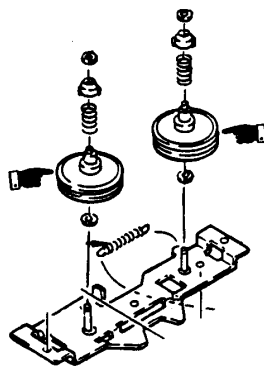

SONY.

Car Stereo Service Bulletin

CSA-14

Model: XR-6500/7130/7150/7180/7200/7280/
7307/7500/7600 **No.283**

Subject: Direction Changes Or Tape Ejects During Play **Date:** May 21, 1993

Symptom:
(62)

The direction of play may change before the end of the tape has been reached.
Also, the tape may be ejected even though the eject button is not pressed.

Solution: Replace the supply and take-up reel table assemblies with the improved parts shown below.

REF	FORMER		NEW	
	DESCRIPTION	PART NUMBER	DESCRIPTION	PART NUMBER
154	TABLE ASSEMBLY, REEL	X-3344-104-1 OR X-3362-213-1	TABLE ASSEMBLY, REEL	X-3362-213-5

Reference: Technical News ME-93003
Autoflagged - NO

PRINTED IN USA
CSA-14593-2